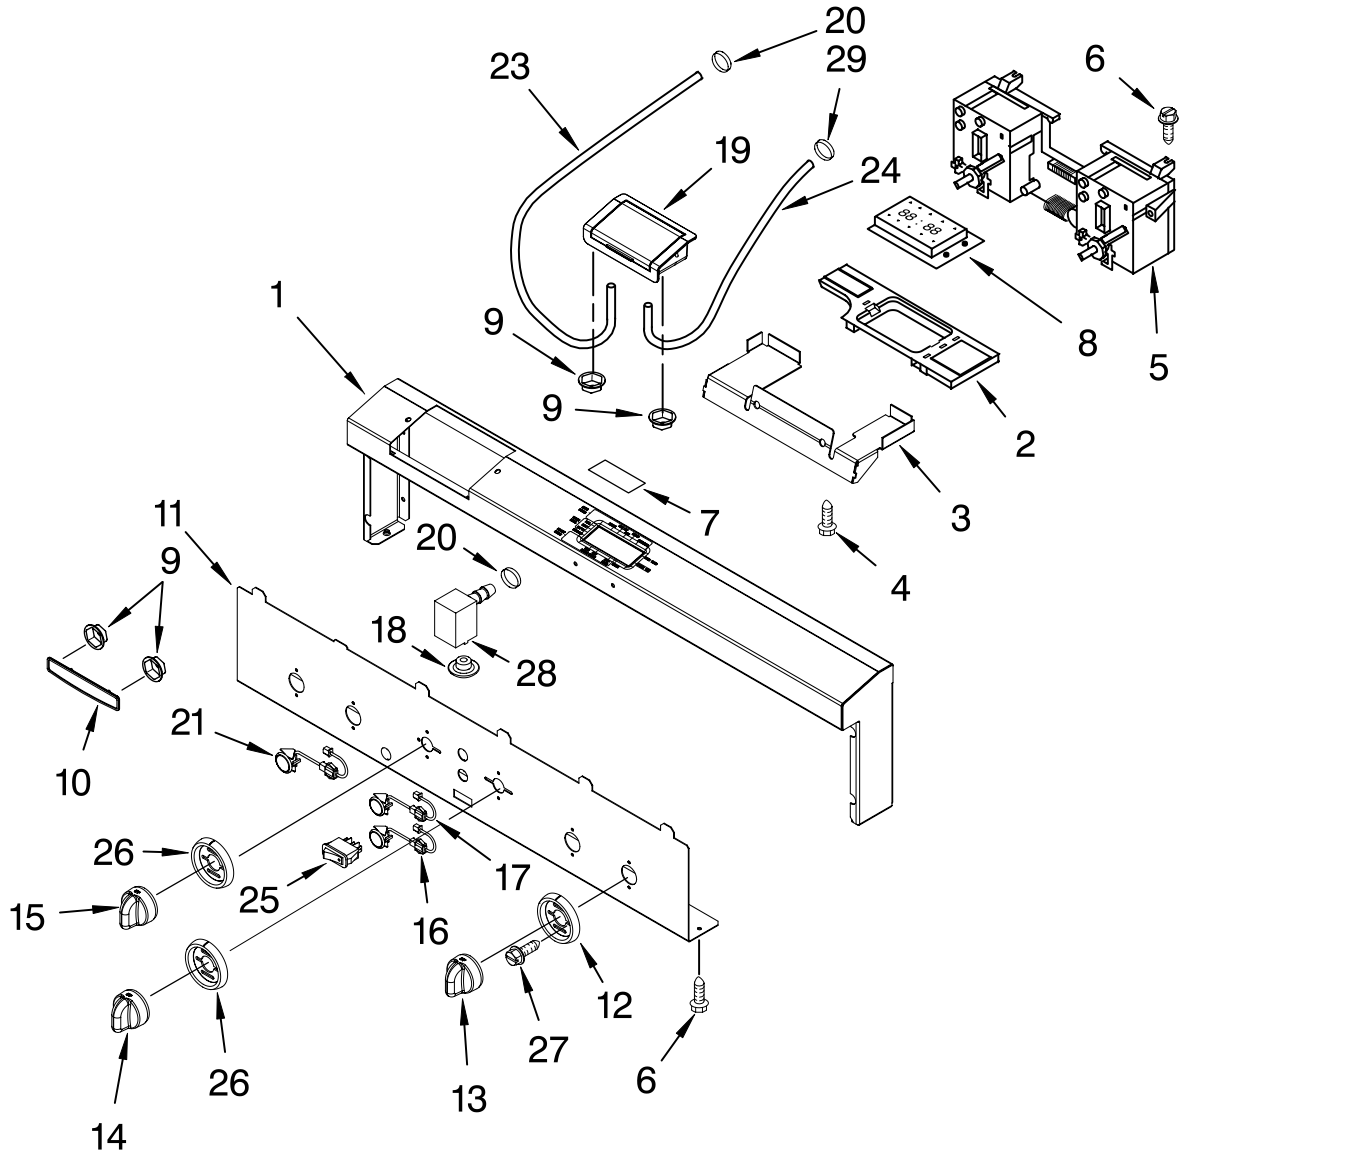

Illus. No.	Part No.	DESCRIPTION
9	4451583	Motor, Convection
10	4452226	Blade, Fan
11	4448418	Cover, Fan
12	4452227	Nut
13	9762242	Element, Convection

Illus. No.	Part No.	DESCRIPTION
14	8300799	Tray, Hidden Bake
15	8300800	Cover, Access
16	4449154	Screw, 8-32 x .440
17	4449809	Screw, 8-18 x 3/8

FOR ORDERING INFORMATION REFER TO PARTS PRICE LIST

CONTROL PANEL PARTS

For Model: KDRP767RSS00

(Stainless Steel)

Illus. No.	Part No.	DESCRIPTION	Illus. No.	Part No.	DESCRIPTION	Illus. No.	Part No.	DESCRIPTION
1	9758958	Panel, Control (Inc.Nuts,Clamps)	11	9758968	Face, Control Panel	20	9761146	Clamp
2	4453000	Bracket, Display	12	4455192	Bezel, Knob	21	4457218	Switch, Cancel (Drain Pump)
3	9758961	Bracket, Display Mounting	13	4454970	Knob, Control	23	9761149	Hose(Red)W/Clamps (Inlet to Resv'r)
4	3196537	Screw, 8-18 x 3/8	14	4455115	Knob, Temp/Time	24	9761151	Hose(Clear)W/Clmps (Inlet to Valve)
5	9761103	Control, Zodiac	15	9758966	Knob, Selector	25	4452842	Switch, Oven Light
6	3196184	Screw, 6-19 x 1	16	4457218	Switch, Cancel	26	4457152	Bezel, Temp Knob
7	4455806	Glass, Control Panel	17	4452997	Switch, Enter	27	3196178	Screw
8	9758960	Module, Display	18	9758974	Button, Drain	28	9762136	Fitting, Drain (Includes Clamp)
9	2004333	Palnut	19	9761600	Water, Inlet (Inc.Nuts,Clamps)	29	9762671	Clamp
10	2005292	Nameplate						